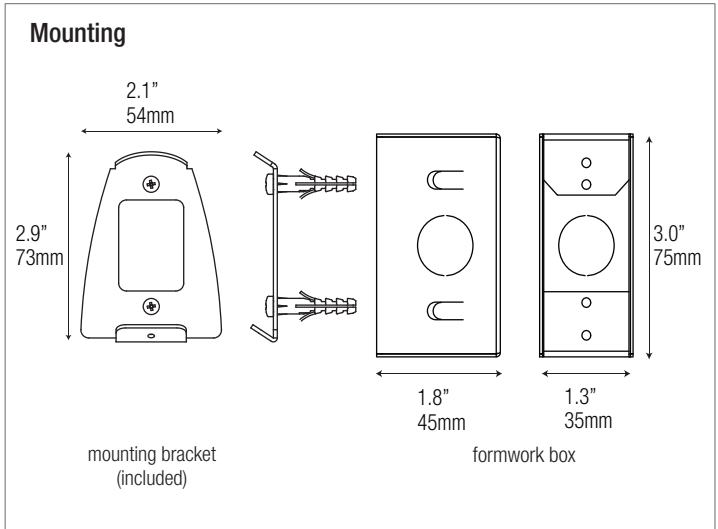

2700°K (WW), 3000°K (W), 4000°K (N)

2 step MacAdam ellipse binning

**CRI / R9**

92 / 84

**Lumens**

350 lm (WW) 375 lm (W) 426 lm (N)

**Optic**

80°

**Order Code:**

Code    Wattage    Voltage                    CRI & CCT                    Finish                    Mounting (optional)

VIW - 3W - 700MA - \_\_\_\_\_ - \_\_\_\_\_ - \_\_\_\_\_

- 927** =90 CRI, 2700°K
- SS** = Stainless Steel
- FWB** = Formwork box
- 930** =90 CRI, 3000°K
- NC** = Natural Copper
- 940** =90 CRI, 4000°K
- CT** = Corten
- ZN** = Zinc
- XX** = Custom