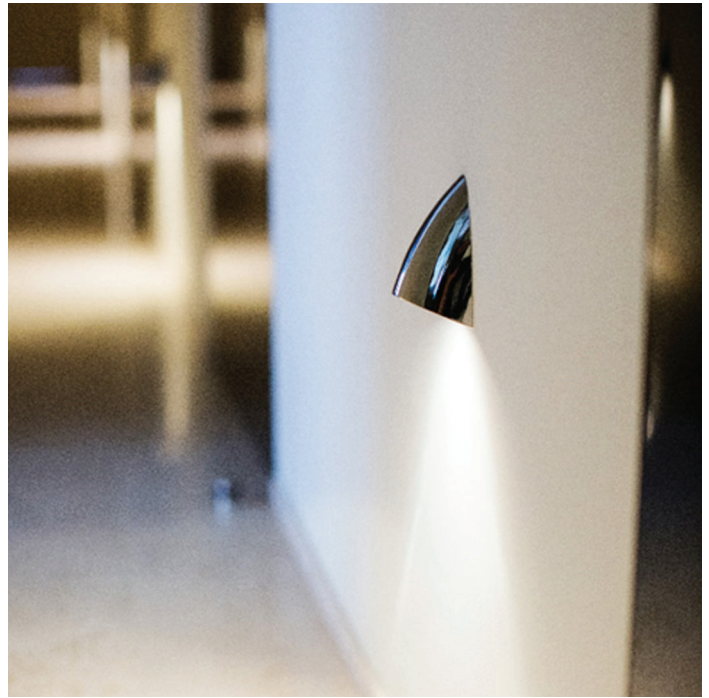

# Viewer

The PURALUCE VIEWER is an architectural accent light, that can be applied as a simple exterior walkway marker light or in interior applications that will provide soft, even illumination for stairways and corridors. The crisp die-cast housing introduces a unique architectural design to any application. With a CRI of 93 and an R9 value of 82, these LED sources provide exceptional color rendering. The color consistency is further ensured by 2-step MacAdam ellipse binning. Durable construction allows this product to be used in both interior and exterior IP65 applications. VIEWER is available in 4 standard finishes with the option to create a one-of-a-kind lighting element with a custom painted color.

### Standard Finishes

shining palladium  
natural copper  
corten painted  
zinc

Shining Palladium

Natural Copper

Corten Painted

Zinc

JOB:	TYPE:	QUANTITY:
------	-------	-----------

NOTES: