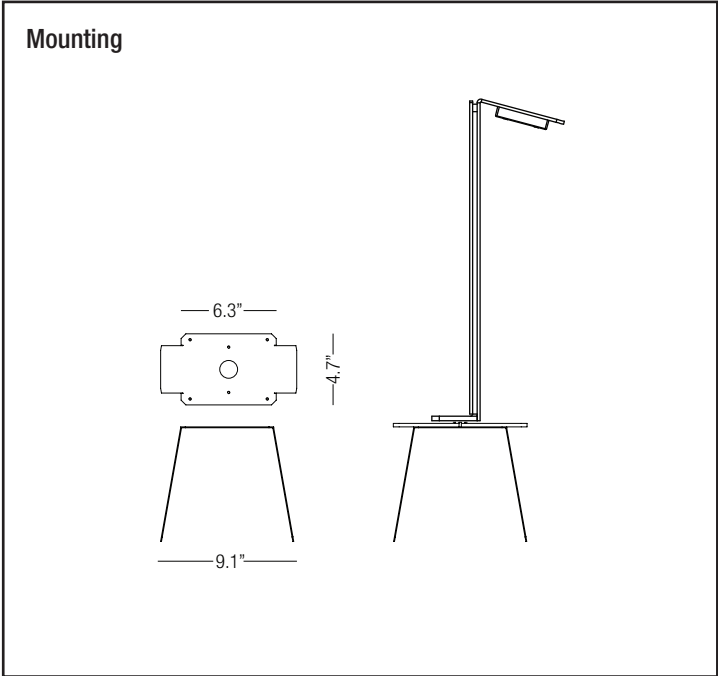

Foglio 50

The PURALUCE FOGLIO 50 is a pathway/garden marker and bollard. Multiple configurations allow this fixture to not only illuminate the pathway but your garden at the same time. Constructed of aluminum the Foglio comes in 30cm and 50cm heights for single direction or any combination of those heights in bi-directional applications. Available in color temperatures 2700K, 3000K and 4000K. The Foglio operates on 24VDC.

Input

24VDC - Triac or 0-10V Dimmable

Wattage

8W

Color Temperatures

2700°K (WW), 3000°K (W), 4000°K (N)

2 step MacAdam ellipse binning

CRI / R9

92 / 84

Lumens

8W - 980 lm (W)

Optic

90° Asymmetric

Order Code

Code	Wattage	Voltage	CRI & CCT	Wiring Exit	Body Finish	Mounting
FOG50	- 8W	- 24VDC	-	-	-	-

- 927** = 90 CRI, 2700°K **B** = Bottom **CT** = Corten **BLT** = Bolt
- 930** = 90 CRI, 3000°K **S** = Side **GY** = Grey **SPK** = Spike
- 940** = 90 CRI, 4000°K **XX** = Custom