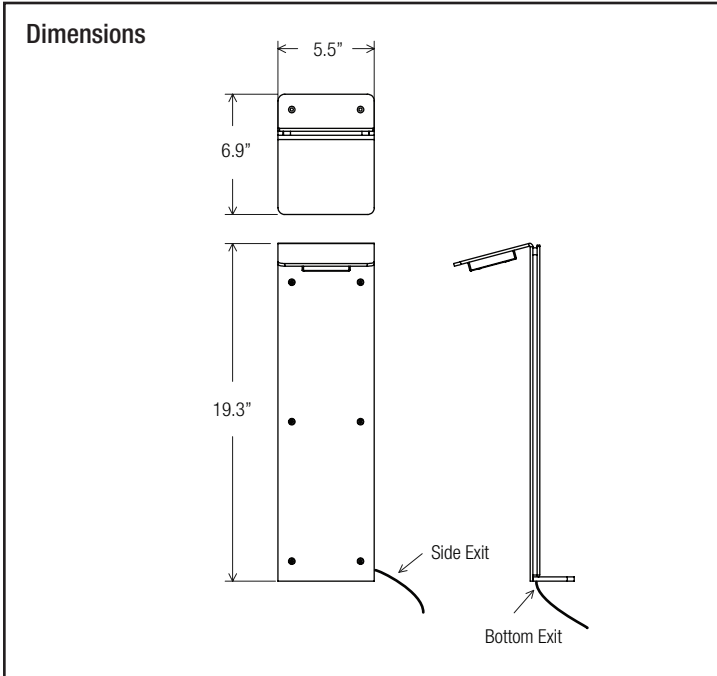

92 / 84

Lumens

8W - 980 lm (W)

Optic

90° Asymmetric

Order Code

Code	Wattage	Voltage	CRI & CCT	Wiring Exit	Body Finish	Mounting
FOG50	- 8W	- 24VDC	-	-	-	-

- 927** = 90 CRI, 2700°K **B** = Bottom **CT** = Corten **BLT** = Bolt
- 930** = 90 CRI, 3000°K **S** = Side **GY** = Grey **SPK** = Spike
- 940** = 90 CRI, 4000°K **XX** = Custom