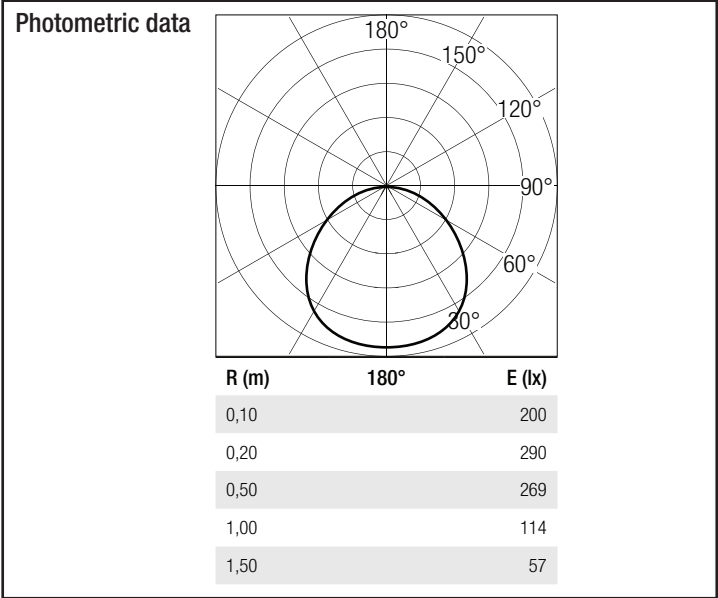

Input

24VDC - Triac or 0-10V Dimmable

Wattage

8W

Color Temperatures

2700°K (WW), 3000°K (W), 4000°K (N)

2 step MacAdam ellipse binning

CRI / R9

92 / 84

Lumens

8W - 980 lm (W)

Optic

90° Asymmetric

Order Code

Code	Wattage	Voltage	CRI & CCT	Wiring Exit	Body Finish	Mounting
FOG50	- 8W	- 24VDC	-	-	-	-

- 927** = 90 CRI, 2700°K **B** = Bottom **CT** = Corten **BLT** = Bolt
- 930** = 90 CRI, 3000°K **S** = Side **GY** = Grey **SPK** = Spike
- 940** = 90 CRI, 4000°K **XX** = Custom